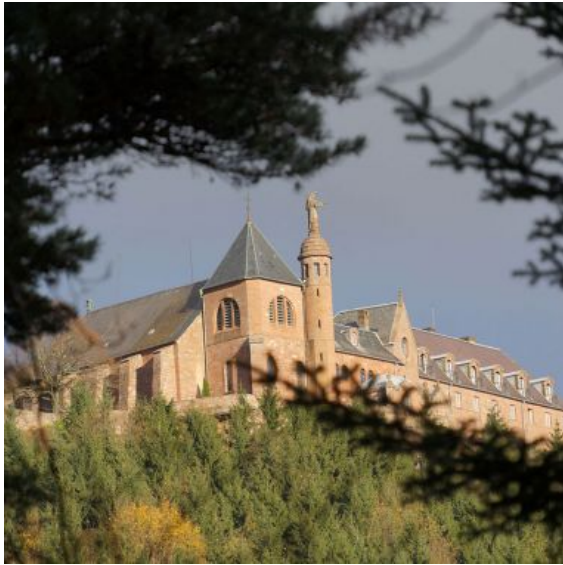

RESTAURANT DU MONT SAINTE-ODILE

Ottrott

[03 88 95 80 53](tel:0388958053)

@ Contact

www.mont-sainte-odile.com <https://www.facebook.com/Sanct...>
<https://www.instagram.com/sain...>

Mont Sainte-Odile
67530 Ottrott

+ Description

Located at an altitude of 763 metres, at the summit of the mountain, the inn overlooks the Plain of Alsace, featuring 105 hotel rooms and 4 dining rooms.

Horaire(s) d'ouverture

From 25/02/2025 to 31/12/2025
Monday from to
Tuesday from to
Wednesday from to
Thursday from to
Friday from to
Saturday from to
Sunday from to

Open during the 2024 / 2025 Christmas season

24 December at noon
24 December evening
25 December at noon
25 December evening
26 December at noon
26 December evening
31 December at noon
31 December evening
1 January at noon
1 January evening