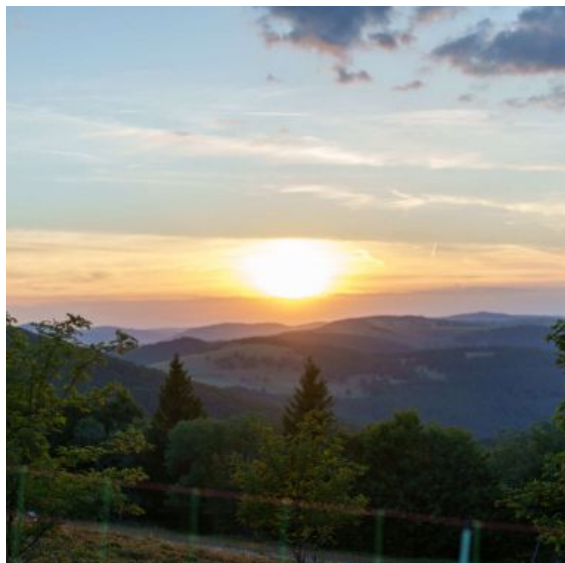

HIKING TRAIL H20: THE GREAT BAN DE LA ROCHE LOOP

Rothau

 [03 88 47 18 51](tel:0388471851)

@ Contact

 www.valleedelabruche.fr

67570 Rothau

+ Description

On this tour, you'll discover several points of interest: the Château de la Roche, at an altitude of 820 metres, which overlooks the village of Bellefosse, and the Forêt Domaniale du Champ du Feu, known for its natural landscapes and beautiful views of the surrounding mountains. You'll pass through a number of mountain villages, some clinging to the hillside, away from the main roads.