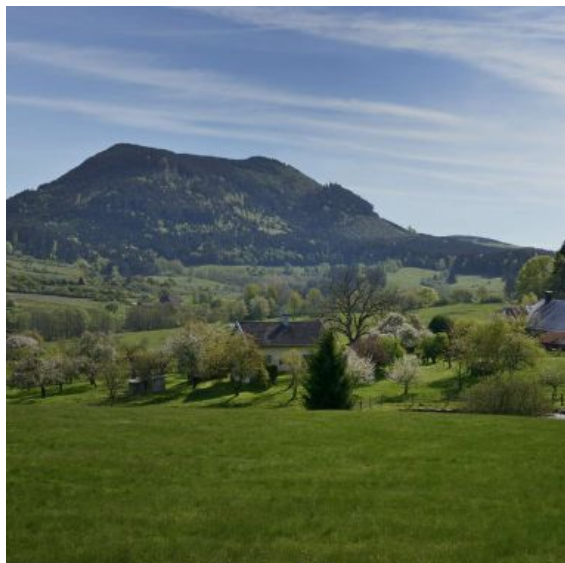

MOUNTAIN-BIKE CIRCUIT H01: LE CLIMONT VIA THE HANG CLEARING

Bourg Bruche

 [03 88 47 18 51](tel:0388471851)

@ Contact

 www.valleedelabruche.fr

67420 Bourg Bruche

+ Description

This circular trail, about 20 km long, leads through the area to one of the legendary peaks of the valley, Climont (966 m high). It is located near the clearing of Hang and offers a panoramic view of the surrounding valleys.