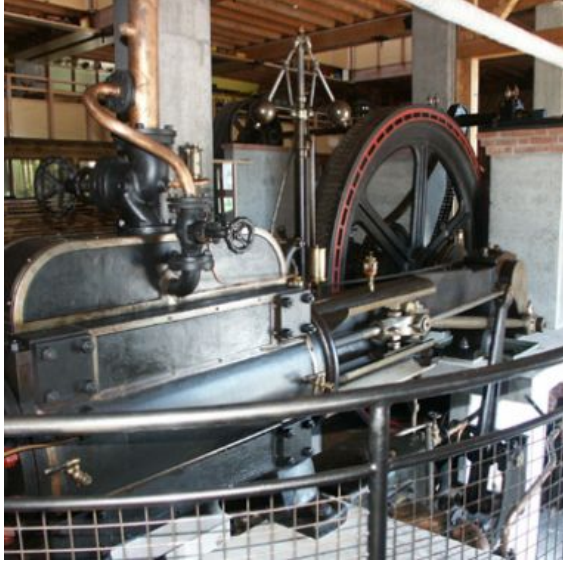

ESPACE DES MÉTIERS DU BOIS

Labaroche

[03 89 78 94 18](tel:0389789418)

@ Contact

www.musee-bois-labaroche.com

**395A La Place
68910 Labaroche**

+ Description

Step back in time into the world of woodworking, accompanied by men who will share their passion with you. Enthusiastic guides will take you on a tour of the 4 floors of this living testimony to a bygone era, and share their secrets and anecdotes with you. It's located in Labaroche, 20 km from Colmar.