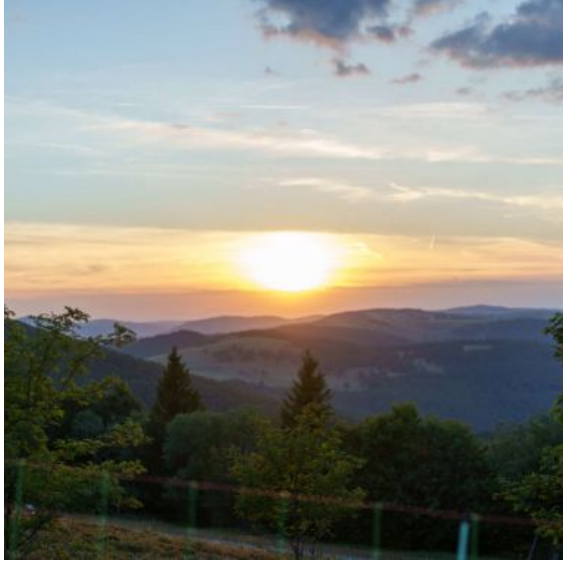

HIKING TRAIL H20: THE GREAT BAN DE LA ROCHE LOOP

Rothau

 [03 88 47 18 51](tel:0388471851)

@ Contact

 www.valleedelabruche.fr

67570 Rothau

+ Description

On this tour, you'll discover several points of interest: the Château de la Roche, at an altitude of 820 metres, which overlooks the village of Bellefosse, and the Forêt Domaniale du Champ du Feu, known for its natural landscapes and beautiful views of the surrounding mountains. You'll pass through a number of mountain villages, some clinging to the hillside, away from the main roads.